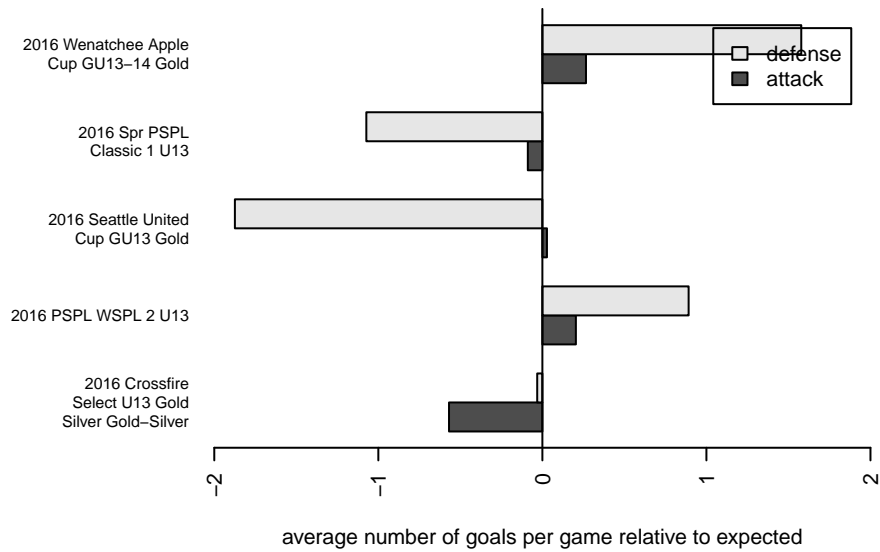

Performance relative to 13 month average