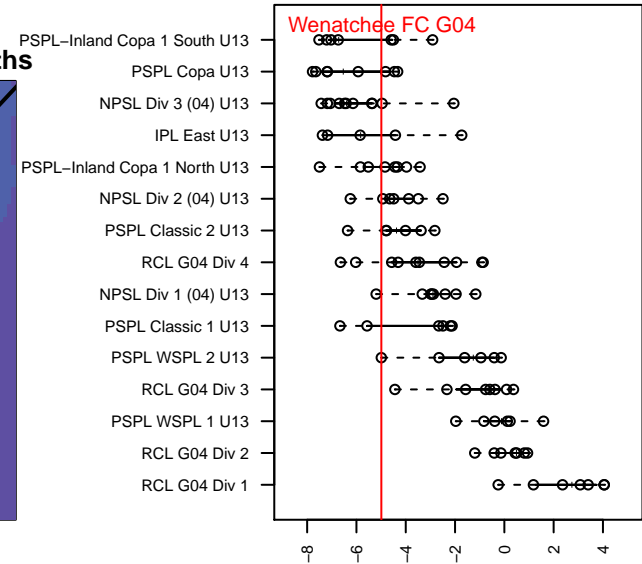

**attack and defense rating
relative to others at age
and all opponents in last 13 months**