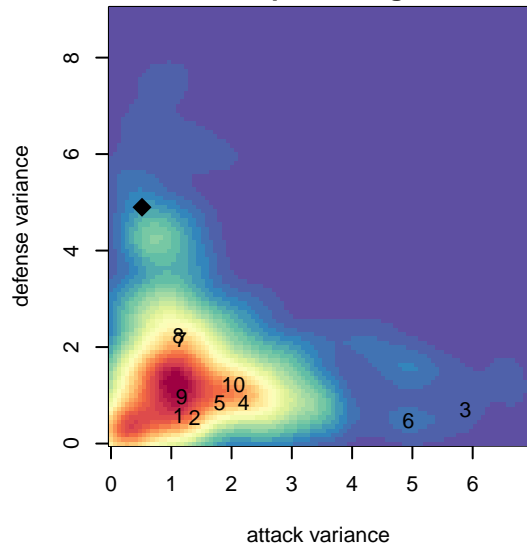

Wenatchee FC G04

Wenatchee FC
 Wenatchee, WA
 G04 total strength=699
 attack=0.68 defense=0.73
 fall league = PSPL WSPL 2 U13
 spr league = Spr PSPL Classic 1 U13
 notes= Rodriguez 2015-6

alt names used:
 Wenatchee FC G04 Hughes – Rodriguez
 Wenatchee FC G04 Hughes/Rodriguez
 Wenatchee FC GU13 Hughes
 Wenatchee FC GU13
 WENATCHEE FC G04 RODRIGUEZ / AMANTI

Venues played:
 2016 Seattle United Cup GU13 Gold
 2016 Crossfire Select U13 Gold Silver Gold-Sil
 2016 PSPL WSPL 2 U13
 2016 Wenatchee Apple Cup GU13-14 Gold
 2016 Spr PSPL Classic 1 U13

**attack and defense variance (black dot)
relative to other teams
and top 10 in region**