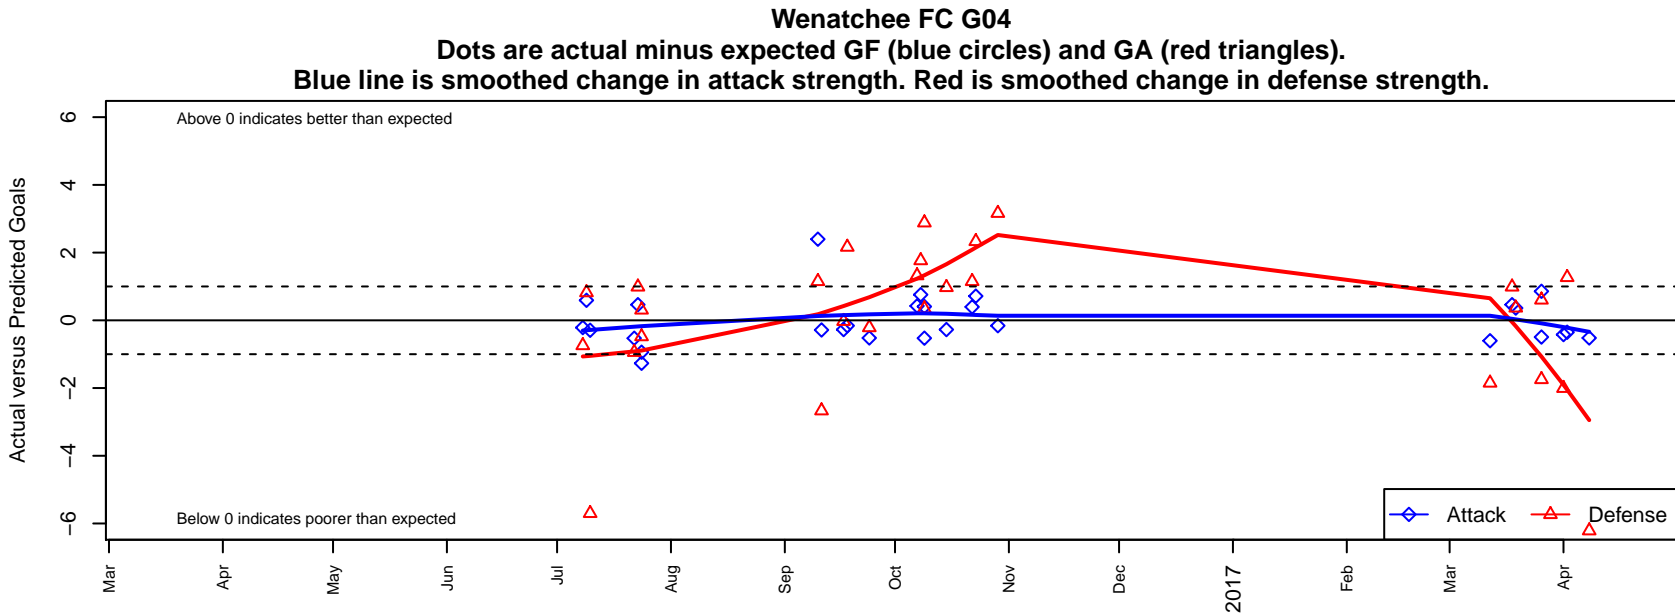

Wenatchee FC G04

Wenatchee FC
 Wenatchee, WA
 G04 total strength=699
 attack=0.68 defense=0.73
 fall league = PSPL WSPL 2 U13
 spr league = Spr PSPL Classic 1 U13
 notes= Rodriguez 2015-6

alt names used:
 Wenatchee FC G04 Hughes – Rodriguez
 Wenatchee FC G04 Hughes/Rodriguez
 Wenatchee FC GU13 Hughes
 Wenatchee FC GU13
 WENATCHEE FC G04 RODRIGUEZ / AMANTI

Venues played:
 2016 Seattle United Cup GU13 Gold
 2016 Crossfire Select U13 Gold Silver Gold-Sil
 2016 PSPL WSPL 2 U13
 2016 Wenatchee Apple Cup GU13-14 Gold
 2016 Spr PSPL Classic 1 U13

**attack and defense variance (black dot)
relative to other teams
and top 10 in region**